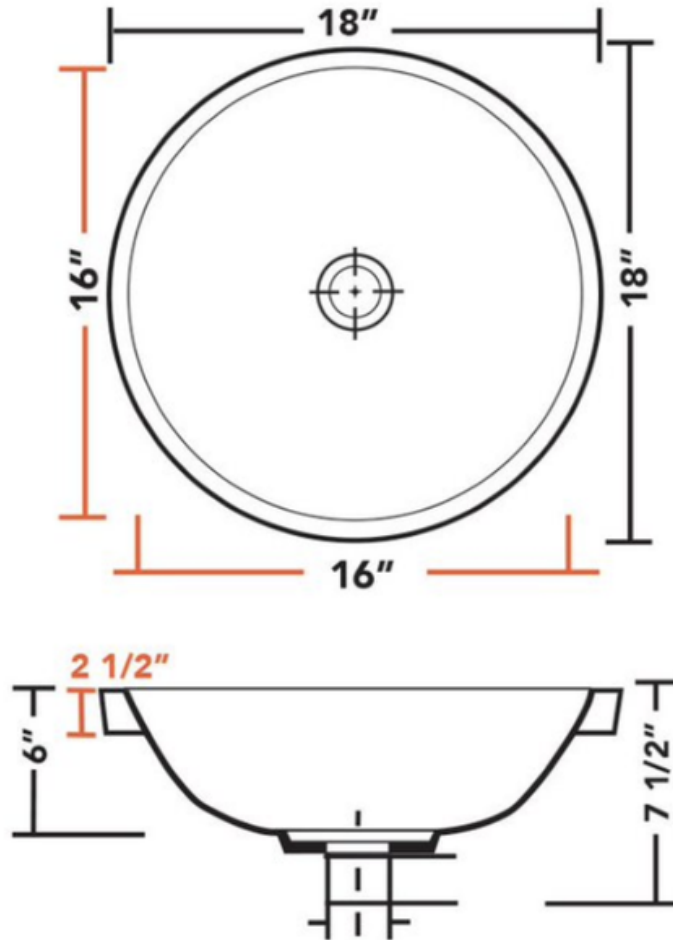

PL-3086
Pearl Series
Porcelain Sink

Features

- Circular Basin
- Nonporous - Hygienic
- Overflow Drain

Material

- Vitreous China

Installation

- Self-Rimming

Available Color/Finishes
Intended for reference only

Technical Information

All product dimensions are nominal

Interior Measurements: 16" x 16" x 6"

Exterior Measurements: 18" x 18" x 7 1/2"

Bowl Configuration: Single

Finish: Vitreous China

Installation Information